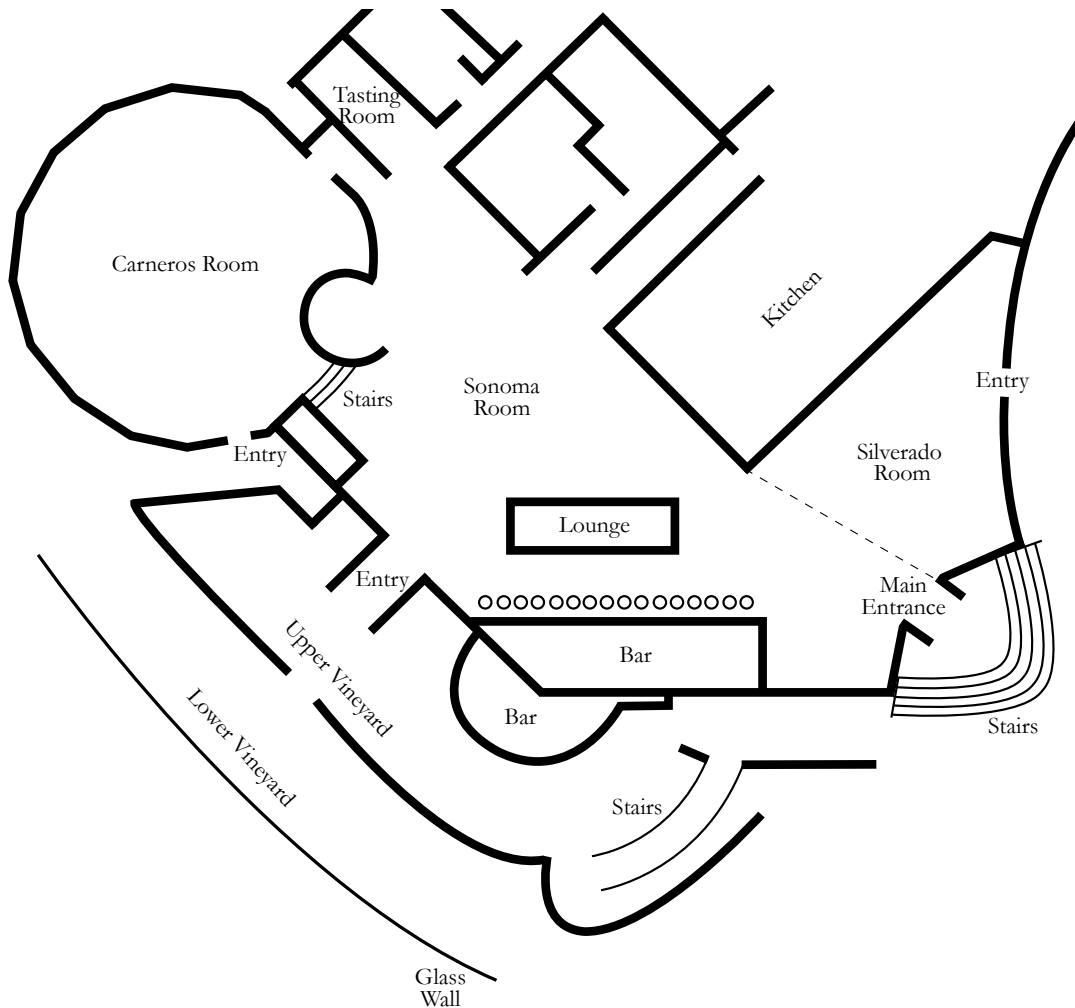

# NAPA VALLEY GRILLE

San Diego, CA

Horton Plaza 502 Horton Plaza San Diego, CA 92101  
Phone: (619) 238-5440 Fax: (619) 238-9591