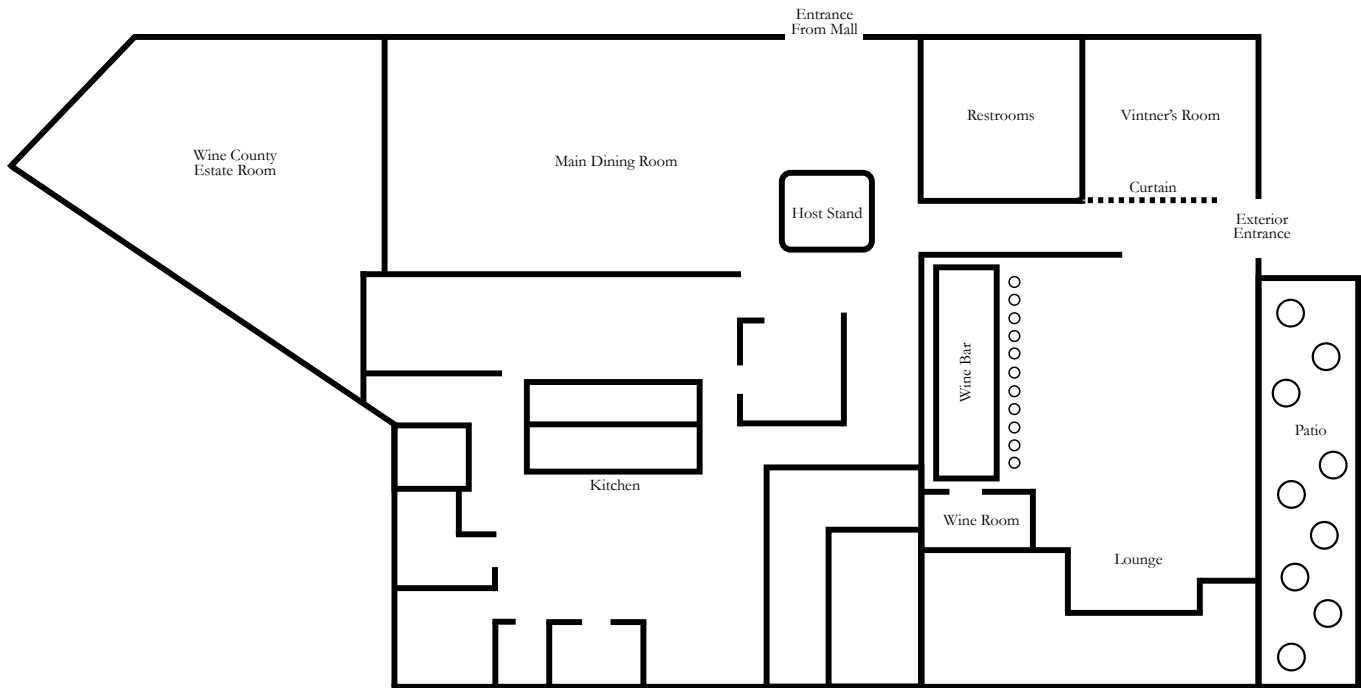

NAPA VALLEY GRILLE

Providence, RI

111 Providence Place Providence, RI 02903
Phone: (401) 270-6272 Fax: (401) 270-4684